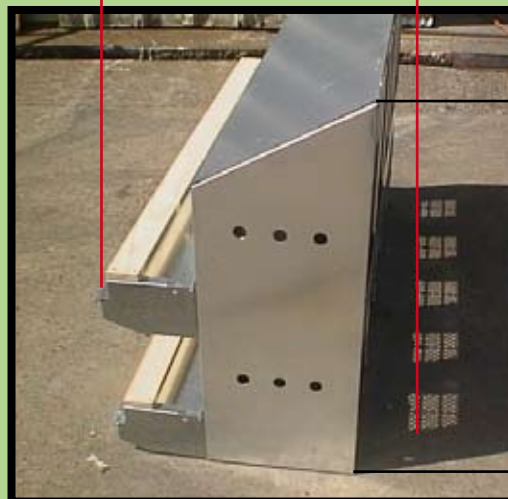

PPP Poultry Equipment

PPP 10 HOLE NEST BOX

10 Hole Nest Box

An ideal way to keep eggs clean and away from other egg laying hens.

All parts are manufactured from galvanised steel or plastic (removable for cleaning) and the only part made of wood is the outside perch.

The nest box is sold in a kit set farm.

The egg collection channel can be at either the front or the back of the nest box.

5 Birds per hole - or 50 birds per nest box

1.330 meters

0.515 meters

Front roll egg collection

0.515 meters

Back roll egg collection

0.890 meters

The egg collection area can be either fitted at the front or the back of the nest box
 this information is required prior to manufacturing and or sending the goods out