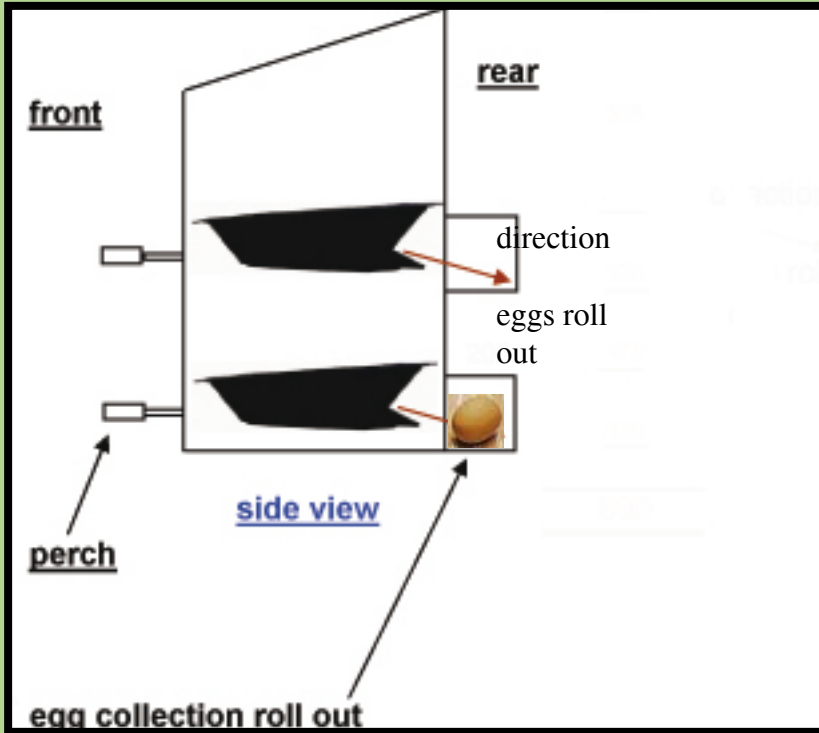

PPP Poultry Equipment

PPP 10 HOLE NEST BOX

10 Hole Nest Box

An ideal way to keep eggs clean and away from other egg laying hens.

All parts are manufactured from galvanised steel or plastic (removable for cleaning) and the only part made of wood is the outside perch.

The nest box is sold in a kit set farm.

The egg collection channel can be at either the front or the back of the nest box.

5 Birds per hole - or 50 birds per nest box

1.330 meters

0.515 meters

Front roll egg collection

0.515 meters

Back roll egg collection

0.890 meters

The egg collection area can be either fitted at the front or the back of the nest box
 this information is required prior to manufacturing and or sending the goods out