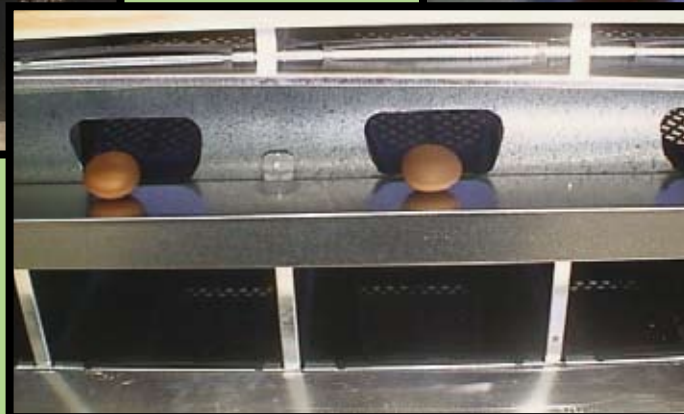

PPP Poultry Equipment

PPP 10 HOLE NEST BOX

10 Hole Nest Box

An ideal way to keep eggs clean and away from other egg laying hens.

All parts are manufactured from galvanised steel or plastic (removable for cleaning) and the only part made of wood is the outside perch.

The nest box is sold in a kit set farm.

The egg collection channel can be at either the front or the back of the nest box.

5 Birds per hole - or 50 birds per nest box

1.330 meters

0.515 meters

Front roll egg collection

0.515 meters

Back roll egg collection

0.890 meters

The egg collection area can be either fitted at the front or the back of the nest box
 this information is required prior to manufacturing and or sending the goods out