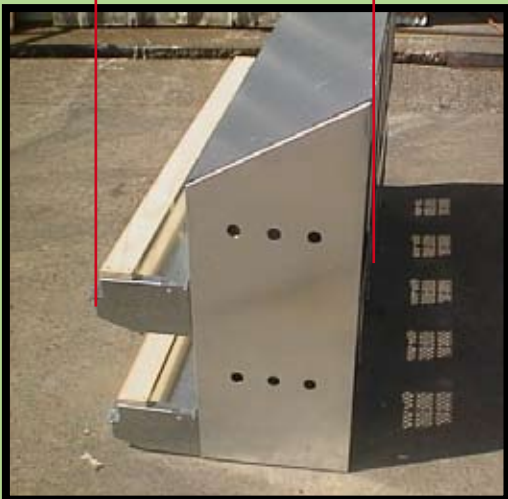

PPP Poultry Equipment

PPP 10 HOLE NEST BOX

10 Hole Nest Box

An ideal way to keep eggs clean and away from other egg laying hens.

All parts are manufactured from galvanised steel or plastic (removable for cleaning) and the only part made of wood is the outside perch.

The nest box is sold in a kit set farm.

The egg collection channel can be at either the front or the back of the nest box.

5 Birds per hole - or 50 birds per nest box

1.330 meters

0.515 meters

Front roll egg collection

0.515 meters

Back roll egg collection

0.890 meters

The egg collection area can be either fitted at the front or the back of the nest box
 this information is required prior to manufacturing and or sending the goods out