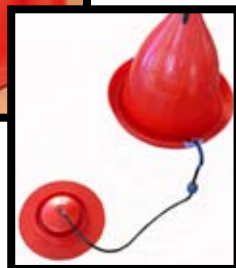

Part# GI0207001
Gravity drinker 5-litres

Part# GI0211003
Jumbo "98" Turkey drinker

Part# GI0201011
Drinker-Jumbo 'B'

Part# GI0205001
Sorbetto mini Jumbo

Part# GI0201009
Jumbo "T" Turkey Drinker