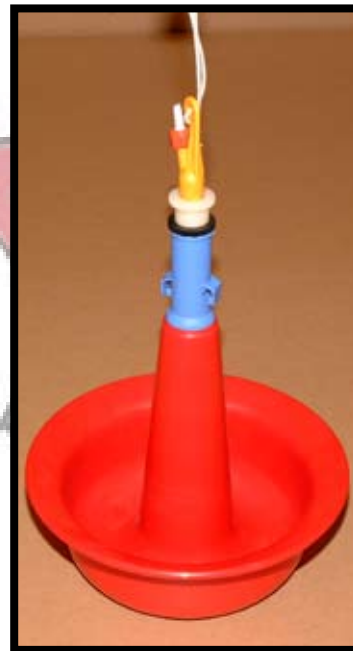

Part# GI0207001
Gravity drinker 5-litres

Part# GI0211003
Jumbo "98" Turkey drinker

Part# GI0201011
Drinker-Jumbo 'B'

Part# GI0205001
Sorbetto mini Jumbo

Part# GI0201009
Jumbo "T" Turkey Drinker