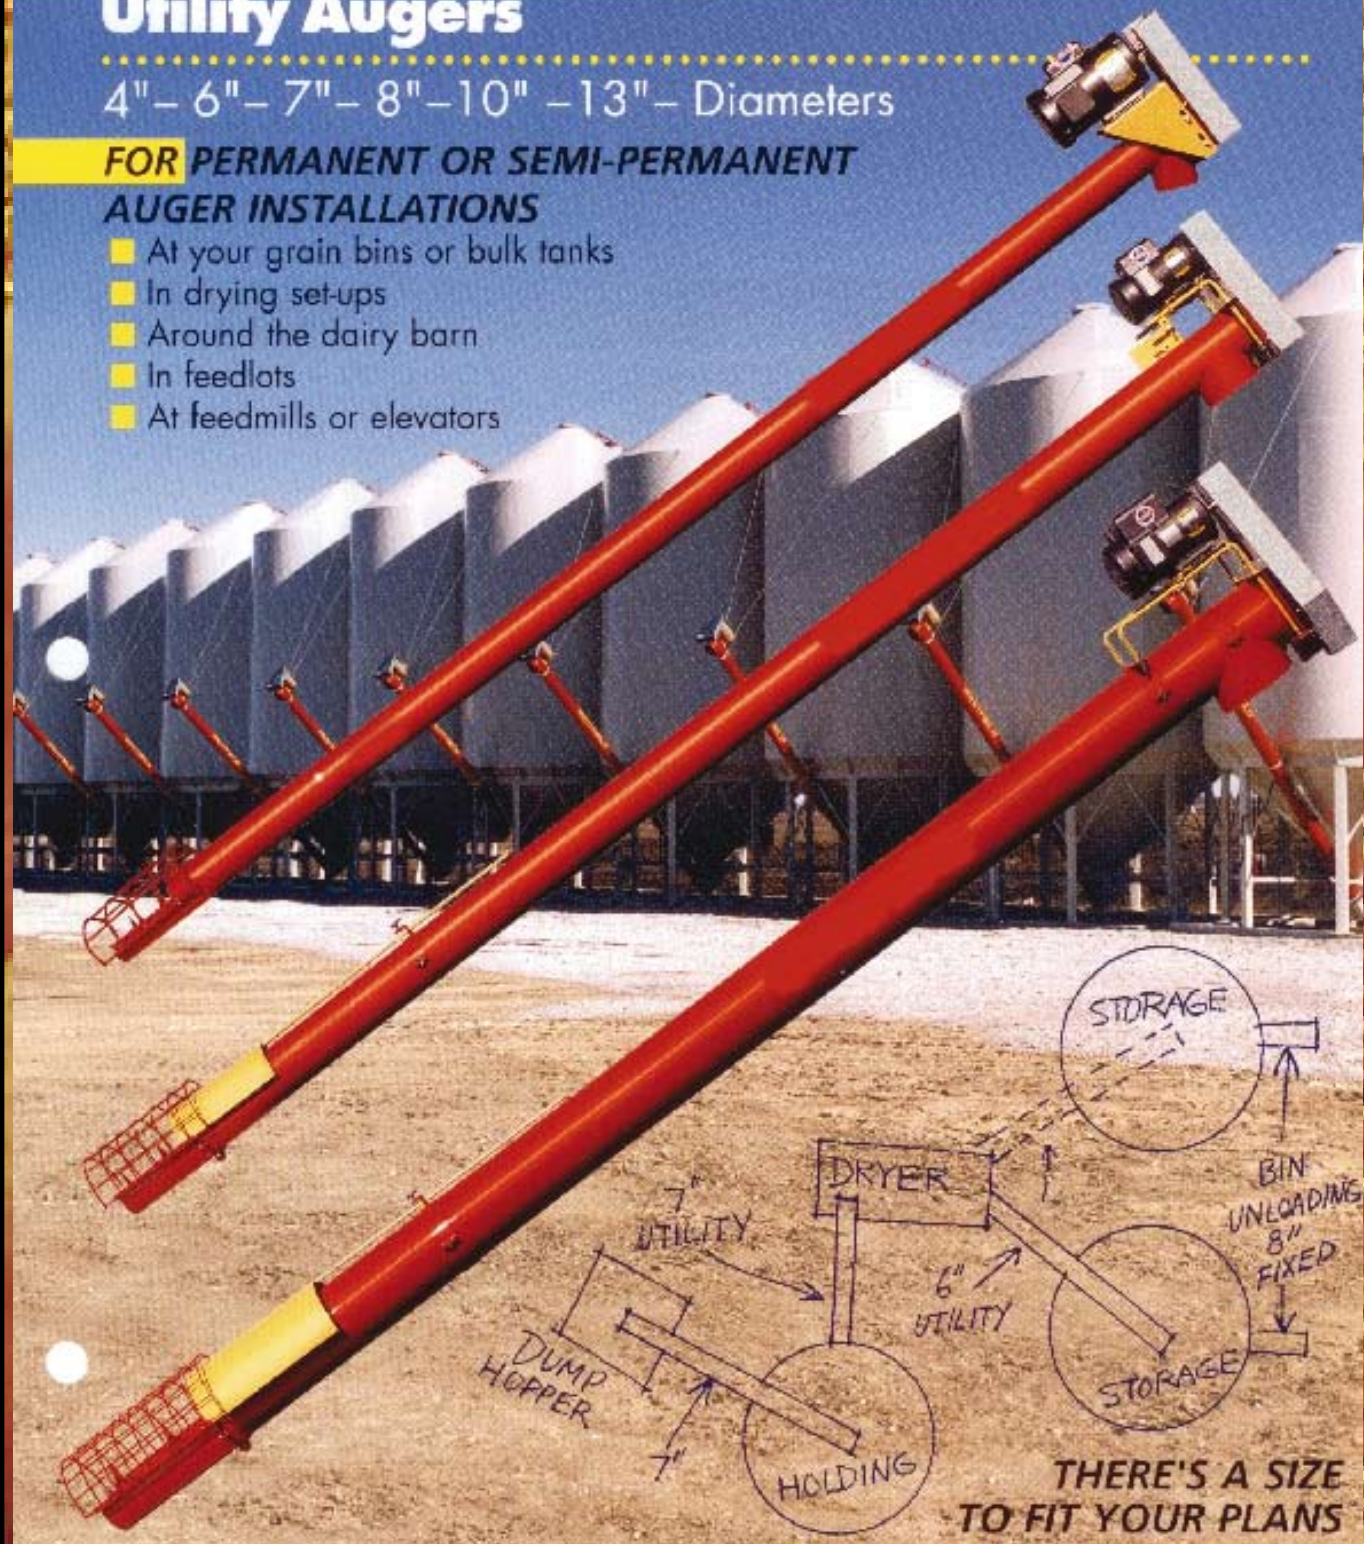

Utility Augers

4" - 6" - 7" - 8" - 10" - 13" - Diameters

FOR PERMANENT OR SEMI-PERMANENT AUGER INSTALLATIONS

- At your grain bins or bulk tanks
- In drying set-ups
- Around the dairy barn
- In feedlots
- At feedmills or elevators

THERE'S A SIZE TO FIT YOUR PLANS