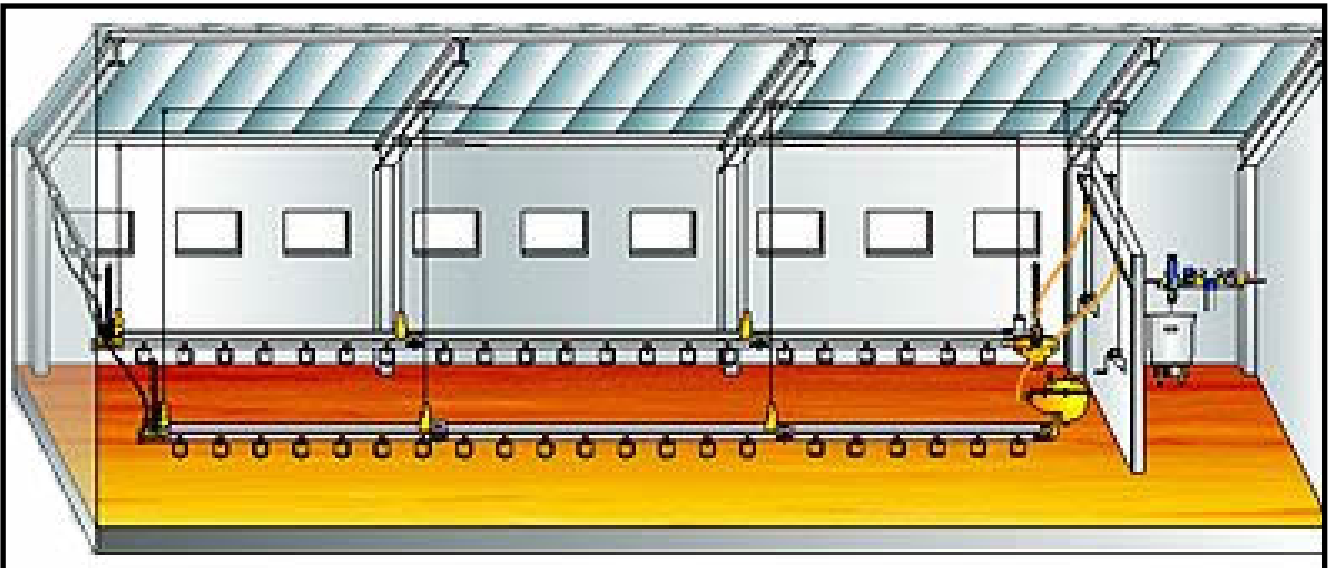

# **LUBING**

## **Floor-watering system for broilers with drip cup and without drip cup**

### **Perfect water supply for all age groups**

The central element of the floor-watering system is the TOP-Nipple.  
The combination of TOP-Nipple and Drip Cup ensures a dry manure and a optimum flow for every age!